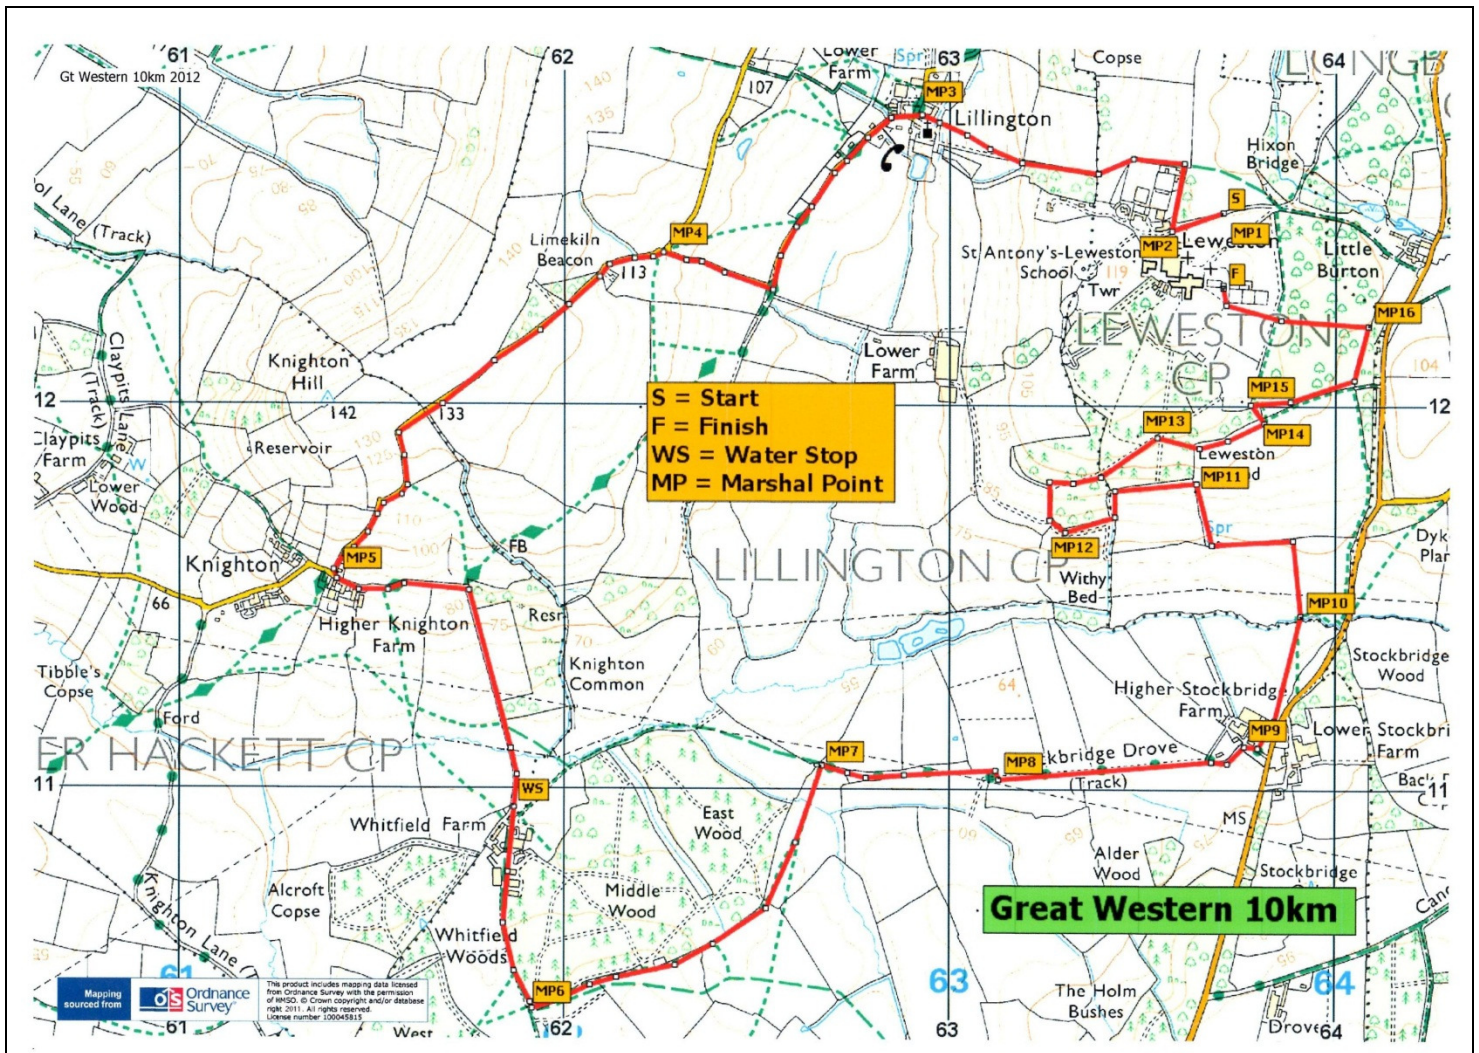

Rotary Great Western 10K Run

Course Layout

Leweston School, Sherborne, Dorset, DT9 6EN

Organised by the Rotary Club of Sherborne Castles in partnership with Yeovil Town Road Running Club